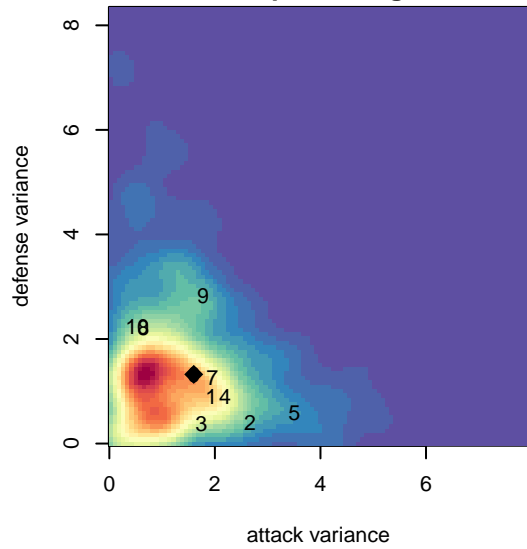

FC Portland Navy G99

FC Portland
 Portland, OR
 G99 total strength=1552
 attack=13.61 defense=13.49
 fall league = PTT G99 Premier

alt names used:
 FC Portland 99G NAVY 16
 FC PORTLAND ACADEMY FC 99G NAVY (OF
 F.C. Portland G99 Navy
 FC Portland 99G NAVY 16

Venues played:
 2015 NWCL U16
 2015 Portland Winter Showcase U16
 2015 PTT G99 Premier
 2015 OYS State Cup G99

FC Portland Navy G99
 Dots are actual minus expected GF (blue circles) and GA (red triangles).
 Blue line is smoothed change in attack strength. Red is smoothed change in defense strength.

**attack and defense variance (black dot)
relative to other teams
and top 10 in region**

**attack and defense rating
relative to others at age
and all opponents in last 13 months**

Performance relative to 13 month average